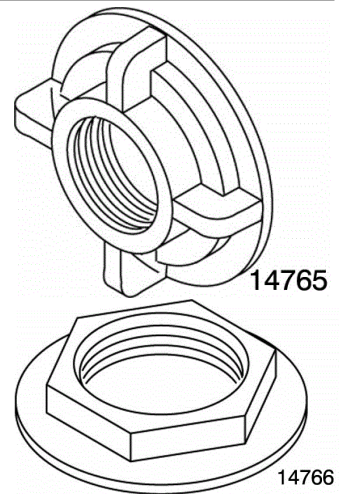

14765 Faucet Lock Nuts	14765	1/2" plastic	0	1000	8
	14766	1/2" die cast	0	2000	0