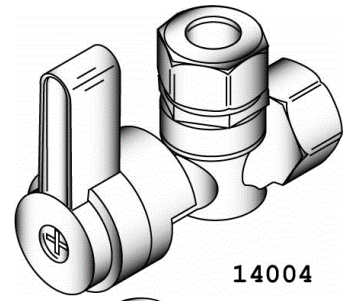

Faucet Installation

- a. Supply Stops - Straight and Angle
 - i. 1/4 Turn ball Valve Angle Stops
 - ii. Angle Stops
 - iii. 3 Way Angle Stops
 - iv. Straight Stops

- b. Supply Lines
 - i. Braided Poly Faucet
 - ii. Braided Poly Ballcock
 - iii. Stainless Steel Braided Faucet Supply Line
 - iv. Stainless Steel Braided Ballcock Supply Lines
 - v. Stainless Steel Braided Bathcock Supply Lines
 - vi. Sure Grip Flanges
 - vii. Floor and Ceiling Plates
 - viii. Faucet Mounting Accessories

	Item	Description	Bulk Inner	Bulk Case	Wt.
14001	14001	3/8" FP x 3/8" OD	0	0	0
1/4" Turn Ball Valve Angle	14003	1/2" FP x 3/8" OD	0	0	0
Stops	14004	1/2"FP x 1/2"-7/16"	0	0	0
- chrome plated brass	14005	5/8" OD x 1/4" OD	0	0	0
- inlet x outlet	14006	5/8" OD x 3/8" OD	0	0	0
	14007	5/8"OD x 1/2"-7/16"	0	0	0

14004

14007

14017	14015	3/8" FP x 3/8" OD	0	200	21
Angle Stops	14017	1/2" FP x 3/8" OD	0	150	17
- CP brass	14018	1/2"FP x 1/2"-7/16"	0	200	30
- celcon stems	14019	1/2" FP x 1/2" OD	0	200	29
- inlet x outlet	14020	5/8" OD x 1/4" OD	0	200	24
	14021	5/8" OD x 3/8" OD	0	200	20
	14022	5/8"OD x 1/2"-7/16"	0	200	28
	14023	5/8" OD x 1/2" OD	0	200	28

14017

14020

Faucet Installation / Supply Stops - Straight And Angle

	Item	Description	Bulk Inner	Bulk Case	Wt.	
	14031	1/2" x 3/8" x 1/4"	0	200	28	14032
	14032	1/2" x 3/8" x 3/8"	0	150	19	Dual Outlet Angle Stops
	14033	1/2"x1/2"-7/16"x1/4"	0	200	19	- CP brass
	14034	1/2"x1/2"-7/16"x3/8"	0	200	34	- celcon stems
	14035	1/2" x 1/2" x 3/8"	0	200	0	- FIP inlet - inlet x outlet