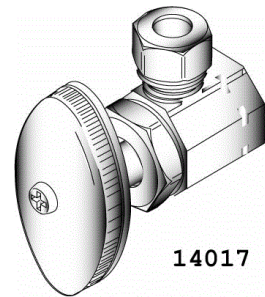

	Item	Description	Bulk Inner	Bulk Case	Wt.
14001	14001	3/8" FP x 3/8" OD	0	0	0
1/4" Turn Ball Valve Angle	14003	1/2" FP x 3/8" OD	0	0	0
Stops	14004	1/2"FP x 1/2"-7/16"	0	0	0
- chrome plated brass	14005	5/8" OD x 1/4" OD	0	0	0
- inlet x outlet	14006	5/8" OD x 3/8" OD	0	0	0
	14007	5/8"OD x 1/2"-7/16"	0	0	0

14004

14007

14017	14015	3/8" FP x 3/8" OD	0	200	21
Angle Stops	14017	1/2" FP x 3/8" OD	0	150	17
- CP brass	14018	1/2"FP x 1/2"-7/16"	0	200	30
- celcon stems	14019	1/2" FP x 1/2" OD	0	200	29
- inlet x outlet	14020	5/8" OD x 1/4" OD	0	200	24
	14021	5/8" OD x 3/8" OD	0	200	20
	14022	5/8"OD x 1/2"-7/16"	0	200	28
	14023	5/8" OD x 1/2" OD	0	200	28

14017

14020

Faucet Installation / Supply Stops - Straight And Angle

	Item	Description	Bulk Inner	Bulk Case	Wt.	
	14031	1/2" x 3/8" x 1/4"	0	200	28	14032
	14032	1/2" x 3/8" x 3/8"	0	150	19	Dual Outlet Angle Stops
	14033	1/2"x1/2"-7/16"x1/4"	0	200	19	- CP brass
	14034	1/2"x1/2"-7/16"x3/8"	0	200	34	- celcon stems
	14035	1/2" x 1/2" x 3/8"	0	200	0	- FIP inlet - inlet x outlet