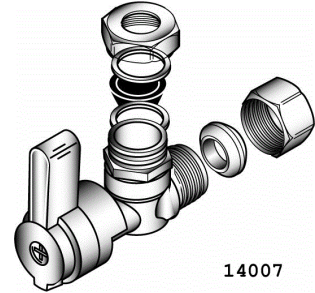

Faucet Installation

- a. Supply Stops - Straight and Angle
 - i. 1/4 Turn ball Valve Angle Stops
 - ii. Angle Stops
 - iii. 3 Way Angle Stops
 - iv. Straight Stops

- b. Supply Lines
 - i. Braided Poly Faucet
 - ii. Braided Poly Ballcock
 - iii. Stainless Steel Braided Faucet Supply Line
 - iv. Stainless Steel Braided Ballcock Supply Lines
 - v. Stainless Steel Braided Bathcock Supply Lines
 - vi. Sure Grip Flanges
 - vii. Floor and Ceiling Plates
 - viii. Faucet Mounting Accessories

	Item	Description	Bulk Inner	Bulk Case	Wt.
14001	14001	3/8" FP x 3/8" OD	0	0	0
1/4" Turn Ball Valve Angle	14003	1/2" FP x 3/8" OD	0	0	0
Stops	14004	1/2"FP x 1/2"-7/16"	0	0	0
- chrome plated brass	14005	5/8" OD x 1/4" OD	0	0	0
- inlet x outlet	14006	5/8" OD x 3/8" OD	0	0	0
	14007	5/8"OD x 1/2"-7/16"	0	0	0

14004

14007

14017	14015	3/8" FP x 3/8" OD	0	200	21
Angle Stops	14017	1/2" FP x 3/8" OD	0	150	17
- CP brass	14018	1/2"FP x 1/2"-7/16"	0	200	30
- celcon stems	14019	1/2" FP x 1/2" OD	0	200	29
- inlet x outlet	14020	5/8" OD x 1/4" OD	0	200	24
	14021	5/8" OD x 3/8" OD	0	200	20
	14022	5/8"OD x 1/2"-7/16"	0	200	28
	14023	5/8" OD x 1/2" OD	0	200	28

	Item	Description	Bulk Inner	Bulk Case	Wt.
 <p>17468</p>	14768	flat	0	2000	17 14768
	14769	deep	0	200	3 Rosette Washers Steel - 1/2" ID
 <p>14769</p>					
	14775	for 3/8" tubing	0	5000	7 14775
	14776	for 7/16"-1/2" tubing	0	10000	17 Cone Slip Joint Washers
	14777	ballcock supply 7/16"-1/2" tubing	0	5000	15 - rubber
					
	14767	1/2" locknut washer	0	5000	0 14767 Faucet Lock Nut Washer Plastic - 1/2" ID