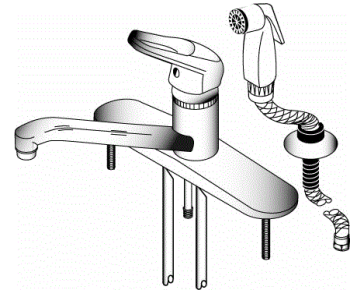

b. Lavatory Faucets

- i. Single Loop Handle Lavatory with 9" IPS Inlet
- ii. Single Lever Handle Lavatory with 9" IPS Inlet
- iii. Single Loop Handle Lavatory with 16" Sweat Inlet
- iv. Single Loop Handle Lavatory with 16" Sweat Inlet
- v. 2 Handle Lavatory Faucet with Pop Up and Metal Throat plate
- vi. 2 Handle Widespread Lavatory Faucets

c. Roman Tub Faucets

- i. Trim
- ii. Rough In
- iii. Roman Tub Filler Valves Only

d. Shower and Tub and Shower Valve

- i. Rough In
- ii. Pressure Balanced Valve Only
- iii. Trim for Loop Shower
- iv. Trim for Lever Shower
- v. Trim for Loop Tub and Shower
- vi. Trim for Lever Tub and Shower

Item	Description	Bulk Inner	Bulk Case	Wt.
10011	chrome	0	0	0
Pull Out Spout Ceramic Disc Control Kitchen Faucet	white pull out spout	0	0	0
	white	0	6	0
	satin	0	0	0

- solid brass construction
- copper waterways
- modern style euro body
- 6" euro loop handle
- fits 6"-8" centers
- pull out adj. pattern spray
- 48" double spiral SS hose
- tool free connections
- display boxed

11021	chrome less spray	0	0	0
Loop Handle Kitchen Faucet Ceramic Disc Control	satin less spray	0	0	0
	chrome w/spray on body	0	0	0
	satin w/spray on body	0	0	0

- solid brass
- copper waterways
- 16"-3/8"OD copper supply lines
- modern euro body styling
- 6" euro loop handle
- 6" or 8" centers
- on body sink spray
- display boxed