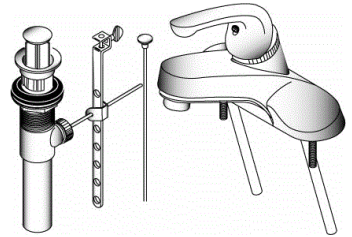

11081	chrome	1	6	0
Single Lever Handle Euro Body 4" Lavatory Faucets				
	11082 satin w/chrome	1	6	0
	11083 polish brass	1	6	0
- brass construction				
- ceramic disc cartridge control				
- 16"-3/8" OD copper supply lines				
- brass pop up unit				
- 4" solid lever handle				
- display boxed