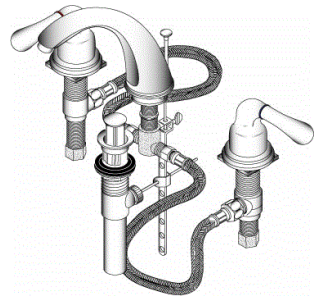

Item	Description	Bulk Inner	Bulk Case	Wt.
10336	chrome	0	0	0
Wide Spread Adjustable Lavatory Faucet				
	10337 satin nickle	0	0	0
	10338 polish brass	0	0	0
- ceramic disc cartridge control	10339 satin chrome	0	0	0
- brass construction				
- brass waterways				
- heavy cast brass spout				
- canopied lever handles				
- 8"-12" centers				
- brass pop up unit				
- 2.5 GPM aerator				
- display boxed