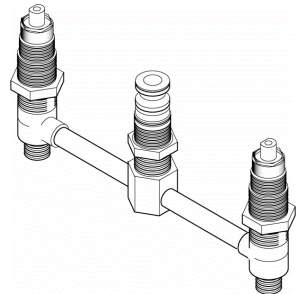

11110	3/4" inlets	0	0	0
Roman Tub Filler Rough In-Valve Control				
- brass body				
- 10" centers				
- ceramic disc control