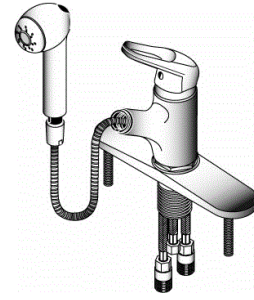

b. Lavatory Faucets

- i. Single Loop Handle Lavatory with 9" IPS Inlet
- ii. Single Lever Handle Lavatory with 9" IPS Inlet
- iii. Single Loop Handle Lavatory with 16" Sweat Inlet
- iv. Single Loop Handle Lavatory with 16" Sweat Inlet
- v. 2 Handle Lavatory Faucet with Pop Up and Metal Throat plate
- vi. 2 Handle Widespread Lavatory Faucets

c. Roman Tub Faucets

- i. Trim
- ii. Rough In
- iii. Roman Tub Filler Valves Only

d. Shower and Tub and Shower Valve

- i. Rough In
- ii. Pressure Balanced Valve Only
- iii. Trim for Loop Shower
- iv. Trim for Lever Shower
- v. Trim for Loop Tub and Shower
- vi. Trim for Lever Tub and Shower

Item	Description	Bulk Inner	Bulk Case	Wt.
10011	chrome	0	0	0
Pull Out Spout Ceramic Disc Control Kitchen Faucet	white pull out spout	0	0	0
	white	0	6	0
	satin	0	0	0

- solid brass construction
- copper waterways
- modern style euro body
- 6" euro loop handle
- fits 6"-8" centers
- pull out adj. pattern spray
- 48" double spiral SS hose
- tool free connections
- display boxed

11021	chrome less spray	0	0	0
Loop Handle Kitchen Faucet Ceramic Disc Control	satin less spray	0	0	0
	chrome w/spray on body	0	0	0
	satin w/spray on body	0	0	0

- solid brass
- copper waterways
- 16"-3/8"OD copper supply lines
- modern euro body styling
- 6" euro loop handle
- 6" or 8" centers
- on body sink spray
- display boxed