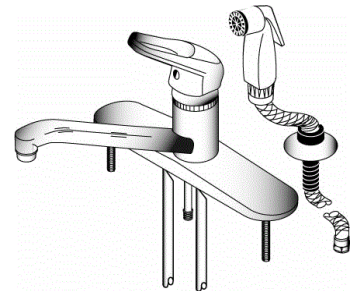

c. Roman Tub Faucets

- i. Trim
- ii. Rough In
- iii. Roman Tub Filler Valves Only

d. Shower and Tub and Shower Valve

- i. Rough In
- ii. Pressure Balanced Valve Only
- iii. Trim for Loop Shower
- iv. Trim for Lever Shower
- v. Trim for Loop Tub and Shower
- vi. Trim for Lever Tub and Shower

Item	Description	Bulk Inner	Bulk Case	Wt.
10011	chrome	0	0	0
Pull Out Spout Ceramic Disc Control Kitchen Faucet	white pull out spout	0	0	0
	white	0	6	0
	satin	0	0	0

- solid brass construction
- copper waterways
- modern style euro body
- 6" euro loop handle
- fits 6"-8" centers
- pull out adj. pattern spray
- 48" double spiral SS hose
- tool free connections
- display boxed

11021	chrome less spray	0	0	0
Loop Handle Kitchen Faucet Ceramic Disc Control	satin less spray	0	0	0
	chrome w/spray on body	0	0	0
	satin w/spray on body	0	0	0

- solid brass
- copper waterways
- 16"-3/8"OD copper supply lines
- modern euro body styling
- 6" euro loop handle
- 6" or 8" centers
- on body sink spray
- display boxed

11031	chrome	0	0	0
Loop Handle Kitchen Faucet With Ceramic Control	satin	0	0	0
	polish brass	0	0	0

- solid brass construction
- copper waterways
- 16"-3/8"OD copper supply lines
- modern euro body styling
- 10" spout
- 6" euro loop handle
- 6" or 8" centers
- off body sink spray assembly
- display boxed